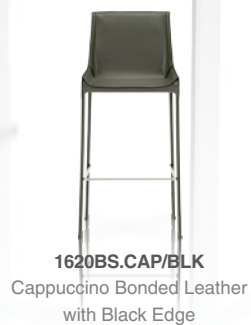

CONRAD

BARSTOOL 1620BS

W: 19" D: 20" H: 43"

Seat Height: 30"

Seat Depth: 15.5"

Seat Width: 15.5"

1620BS.CAP/BLK
Cappuccino Bonded Leather
with Black Edge

1620BS.WHT/GRY
White Bonded Leather
with Grey Edge